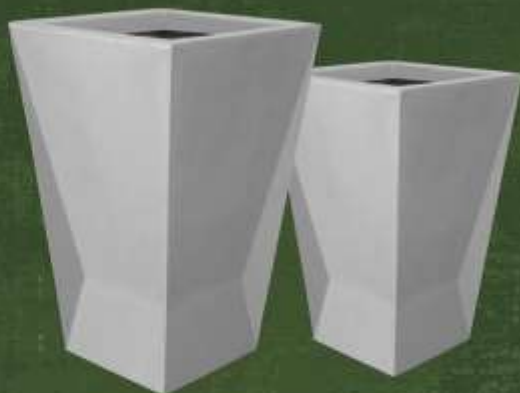

ONYX-B

ONYX-C

ONYX-D

ONYX-E

ONYX-F

Fiber Glass Planters

ONYX-G

ONYX-H

RAJWADI

RAILING ROUND

RAILING SQUARE

SINGLE BASKET

Fiber Glass Planters

DOUBLE BASKET

TRIBECA

STECCA WALL

SPECIFICATION

- ★ Molded Fiber Glass Shell
- ★ Upholstery With fabric
- ★ Swivel Function
- ★ Cushions Filled With Soft Polyester

- ★ Dimensions :- Width - 43"
Depth - 40"
Hight - 50"

Fiber Glass
Chair

SWIMMING POOL CHAIR