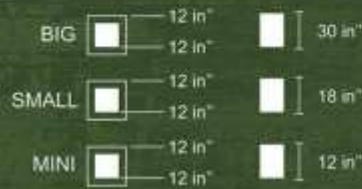

CROMA

DHOLPURI - 1

DHOLPURI - 2

Fiber Glass Planters

DHOLPURI - 3

DHOLPURI - 4

Colours Available

Top Diameter System Diameter Height